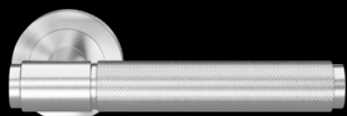

71 – inox satiné

83 – Cosmos noir

STUDIO SELECT *by Karcher*

KARCHER
DESIGN

BER90B BAD 88
Diamond Touch

ER90B2 BAD 88
Diamond Touch

BER90B1 BAD 83
Diamond Touch

BER90A2 BAD 83
Soft Touch